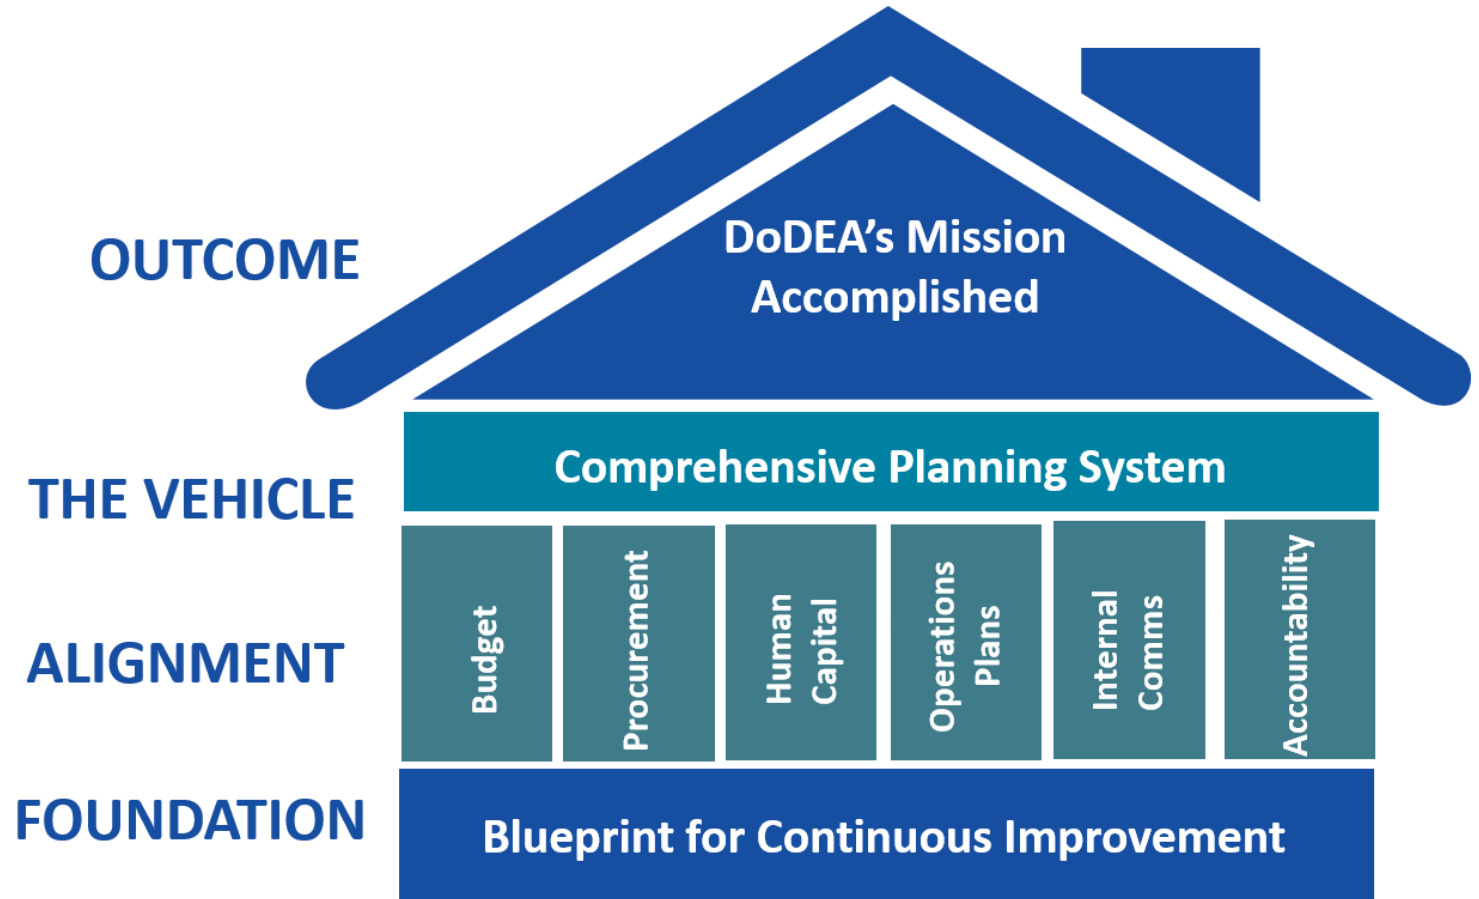

DoDEA Comprehensive Planning System

Comprehensive
Planning
System