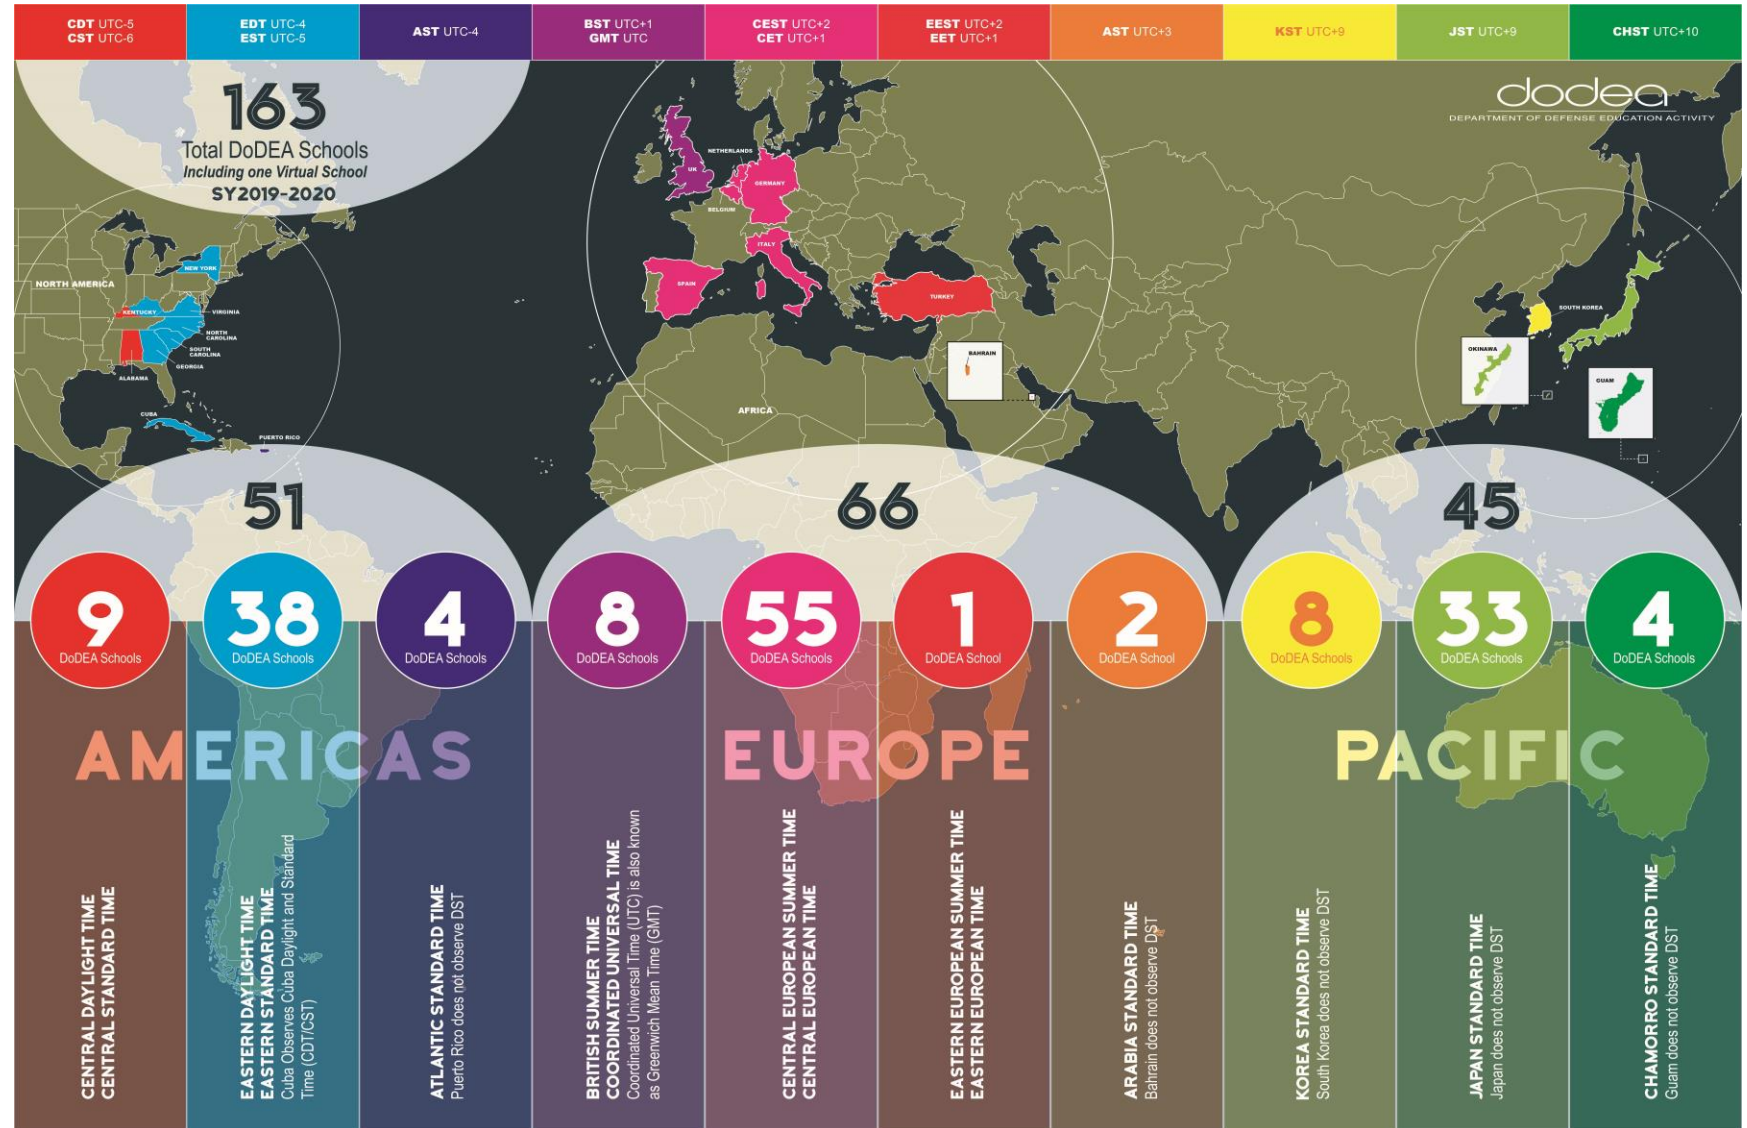

Speakers

Tracey Fritcher

Director, HR & Employee
Experience Transformation
ServiceNow

Marcus Garrett

Chief, Systems
Development
DoDEA

Leslie Horne

Internal Control & Process
Improvement Specialist
DoDEA

DoDEA overview

- **DoDEA is a DoD Field Activity** aligned under the Office of the Under Secretary of Defense (Personnel and Readiness).
- **DoDEA is primarily responsible for:**
 - Operating the DoD elementary and secondary school system
 - Ensuring students that attend DoDEA schools remain on track towards being ready for college or a career upon high school graduation
 - DoDEA also arranges and financially supports educational requirements for eligible dependents not able to attend a DoDEA school (overseas and in four U.S. locations)
- **We are globally positioned**, operating 163 accredited schools in 8 districts located in 11 foreign countries, 7 states, Guam, and Puerto Rico (includes the DoDEA virtual school)
- **We are organized into 3 geographic regions:**
 - **DoDEA Europe:** Germany, Italy, Spain, United Kingdom, Belgium, Netherlands, Bahrain, Turkey
 - **DoDEA Pacific:** Island of Okinawa, Japan, Korea, Guam
 - **DoDEA Americas:** Virginia, New York, Georgia, Alabama, North Carolina, South Carolina, Kentucky, Puerto Rico, Cuba

24-hour Global School operation

DoDEA's Strategic Plan: The Blueprint for Continuous Improvement

- Student Excellence
- School Excellence
- Organizational Excellence
- Talent Excellence
- Outreach Excellence