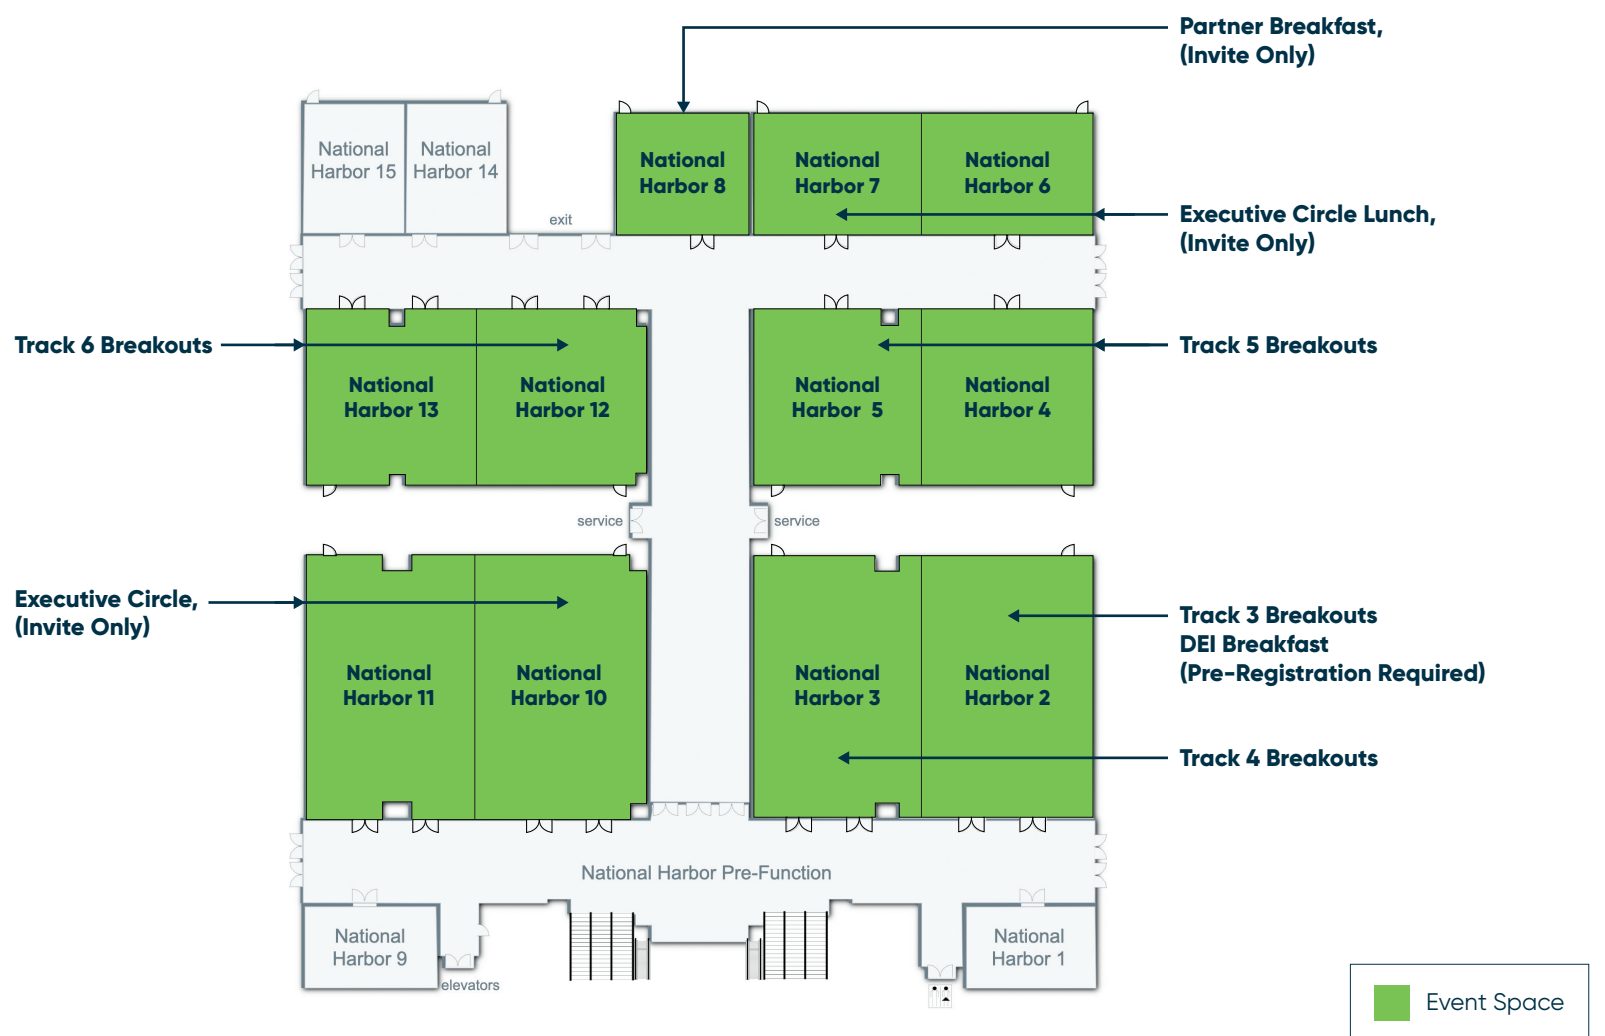

SERVICENOW FEDERAL FORUM DAY 1

GAYLORD FLOORPLAN

BALLROOM LEVEL

LOBBY LEVEL

Mezzanine Meeting Rooms: Mezzanine 1-6

NATIONAL HARBOR LEVEL

SERVICENOW FEDERAL FORUM DAY 2

GAYLORD FLOORPLAN

BALLROOM LEVEL

NATIONAL HARBOR LEVEL