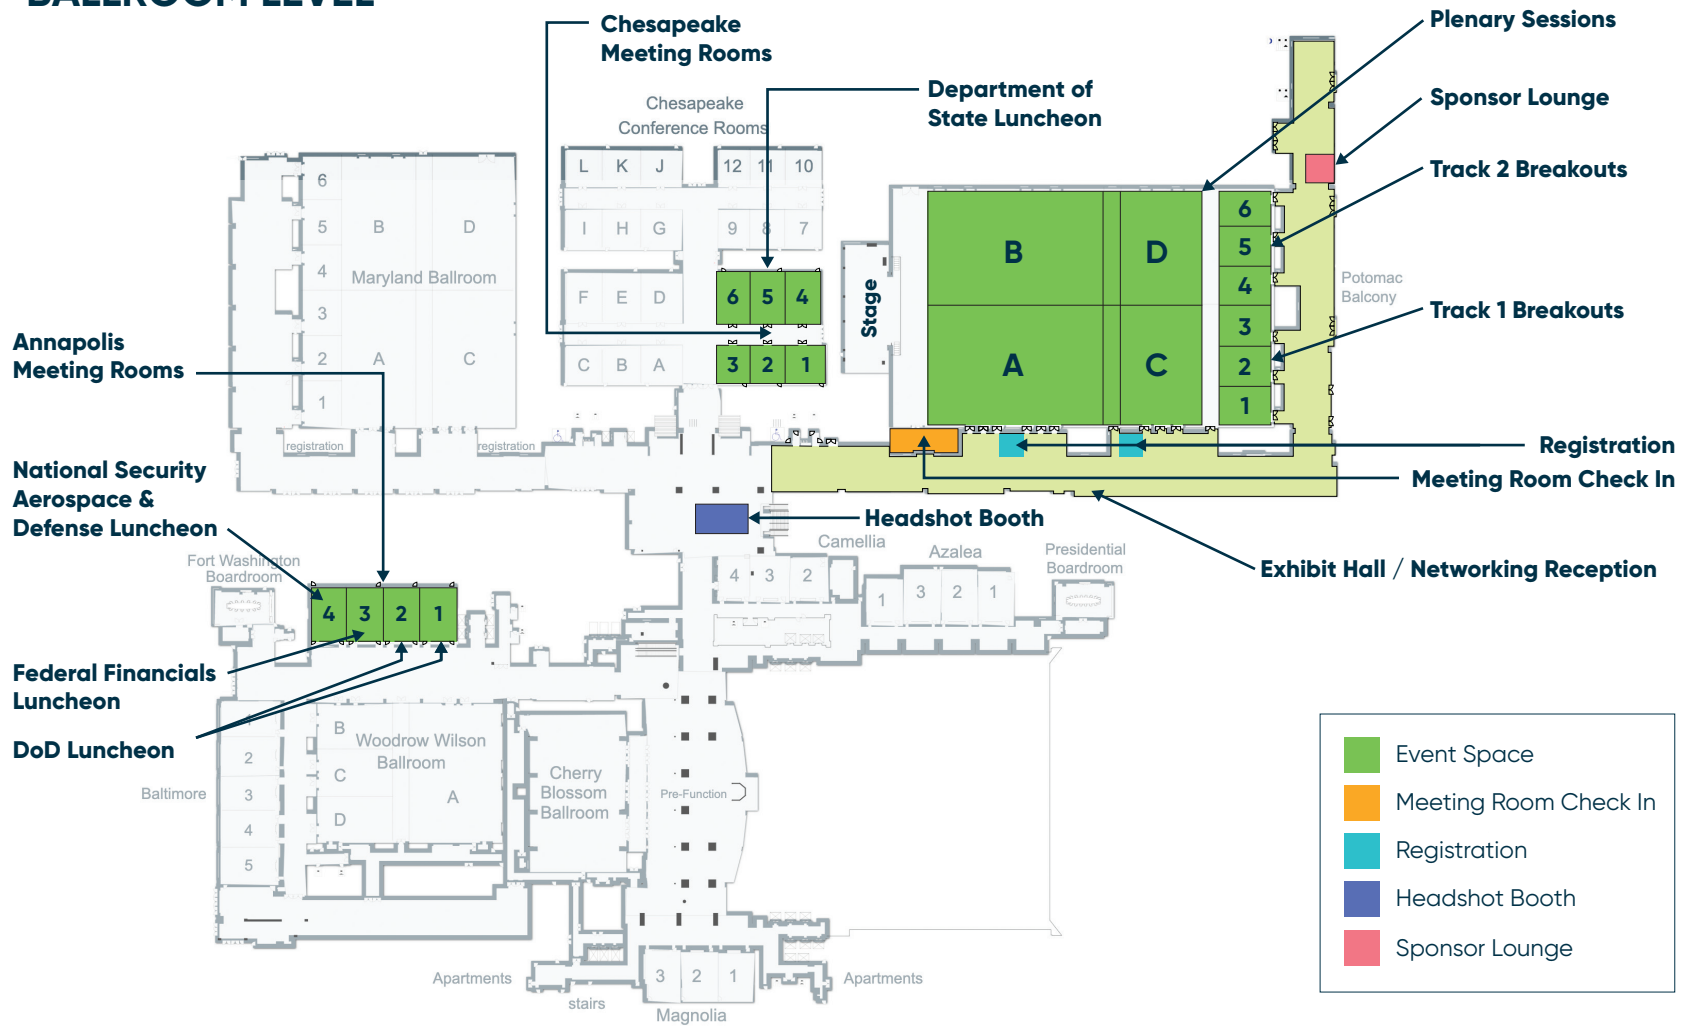

SERVICENOW FEDERAL FORUM DAY 1

GAYLORD FLOORPLAN

BALLROOM LEVEL

LOBBY LEVEL

Mezzanine Meeting Rooms: Mezzanine 1-6

NATIONAL HARBOR LEVEL

SERVICENOW FEDERAL FORUM DAY 2

GAYLORD FLOORPLAN

BALLROOM LEVEL

NATIONAL HARBOR LEVEL