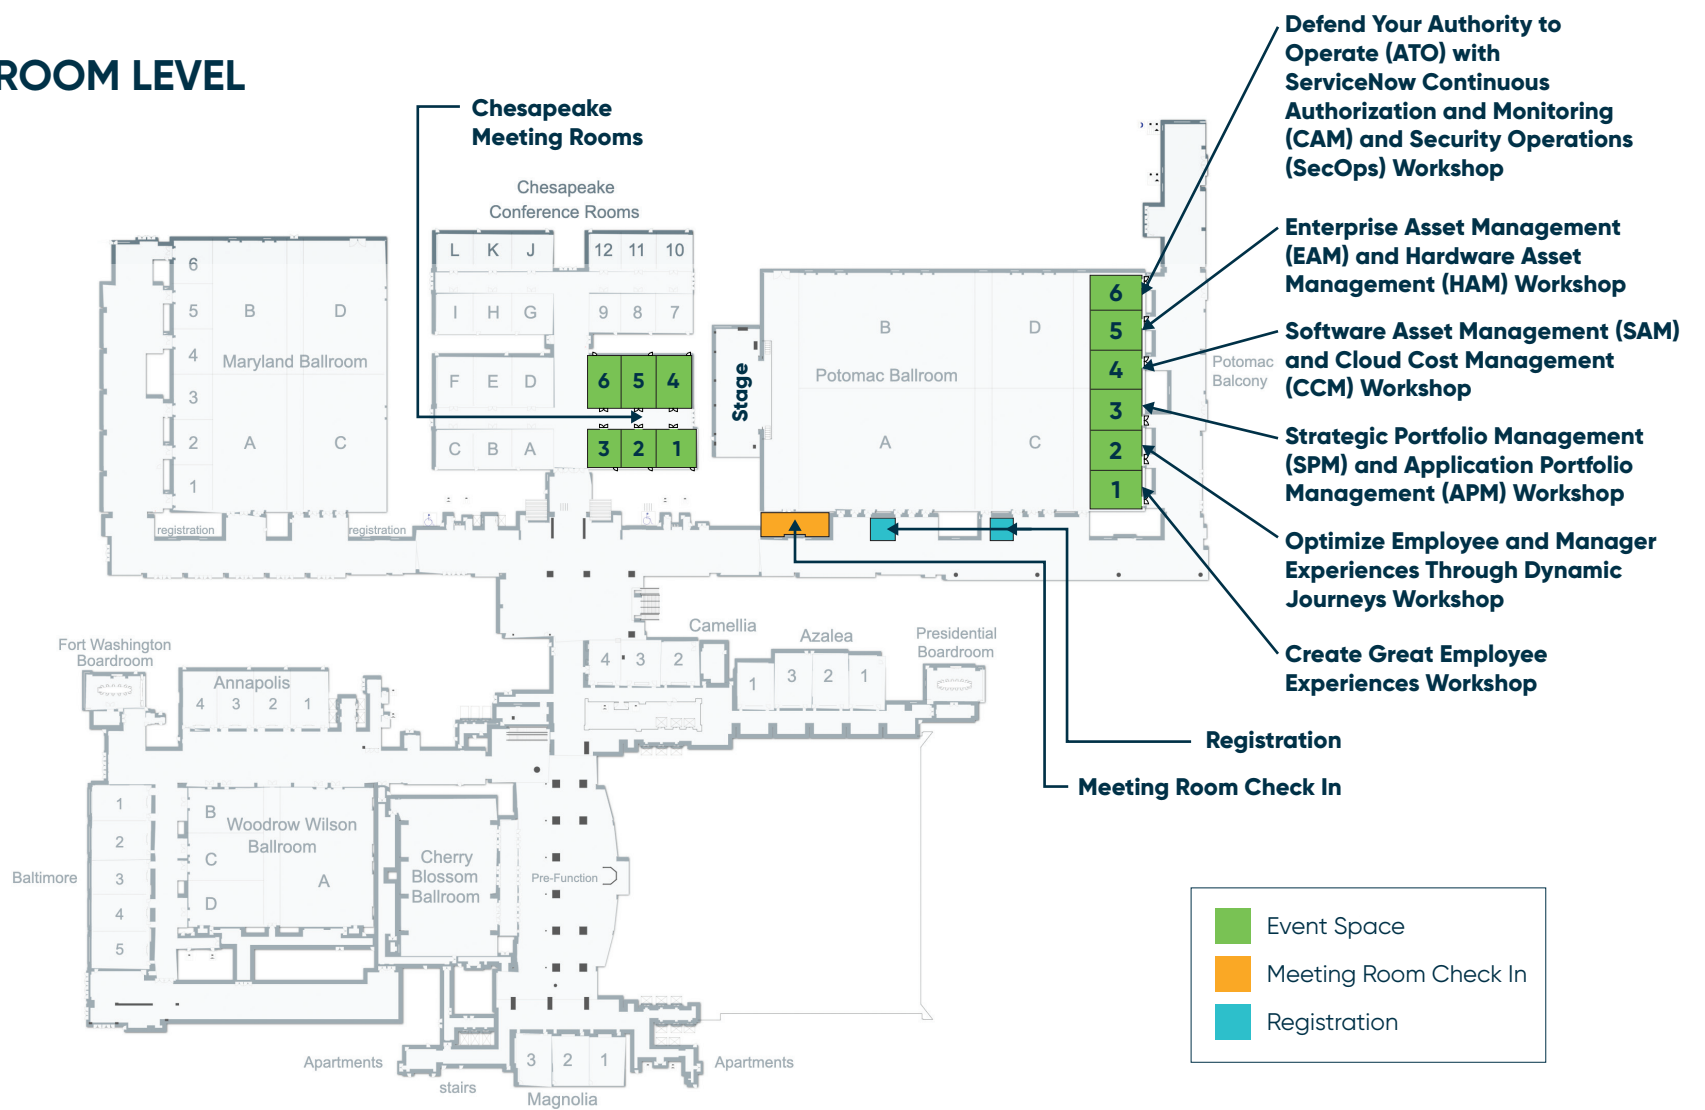

SERVICENOW FEDERAL FORUM DAY 1

GAYLORD FLOORPLAN

BALLROOM LEVEL

LOBBY LEVEL

Mezzanine Meeting Rooms: Mezzanine 1-6

NATIONAL HARBOR LEVEL

SERVICENOW FEDERAL FORUM DAY 2

GAYLORD FLOORPLAN

BALLROOM LEVEL

NATIONAL HARBOR LEVEL